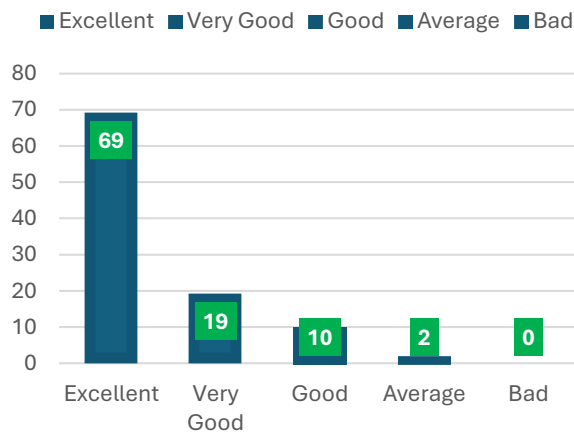

2. Facility of Drinking Water