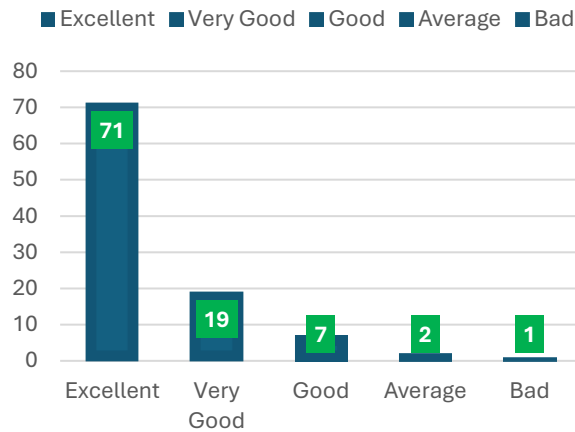

SIDDHINATH MAHAVIDYALAYA

(Govt. Aided)

Estd. - 2013

SHYAMSUNDARPUR PATNA • PANSKURA • PURBA MEDINIPUR • PIN - 721139 • Phone - 03228-255030
email - siddhinathmahavidyalaya@gmail.com

Question Wise Feedback Statistics Graphs

1. Facility of good classroom